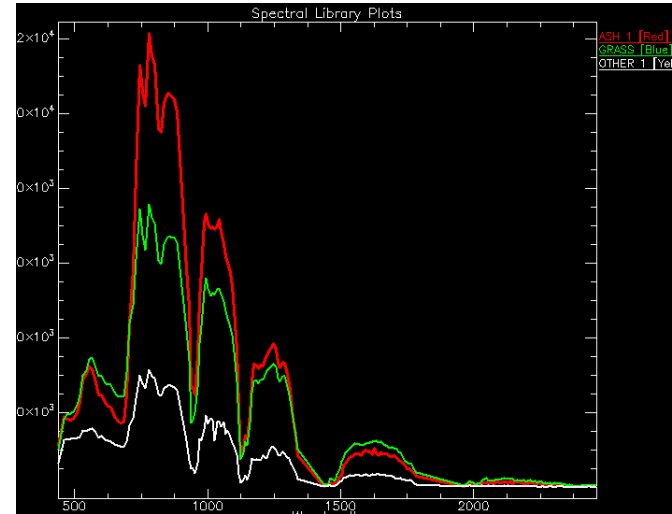

## Ash Tree Detections

### Spectral Signatures (Calibrated Radiance)

*Ash – Red*

*Grass – Green*

*Other Tree Species – White*